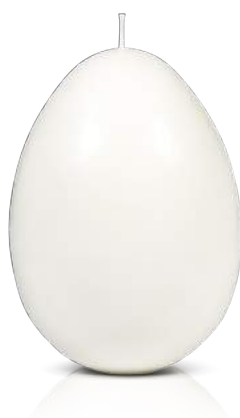

∅ 10 cm h 13 cm

4

uova

ART.
UV10/13/4

55 h

∅ 10 cm

13 cm

CONF. X CART.

2

CART X PALLETS

80

STRATI X FILE

8 x 10

8

cereria carlo nappi

made in italy